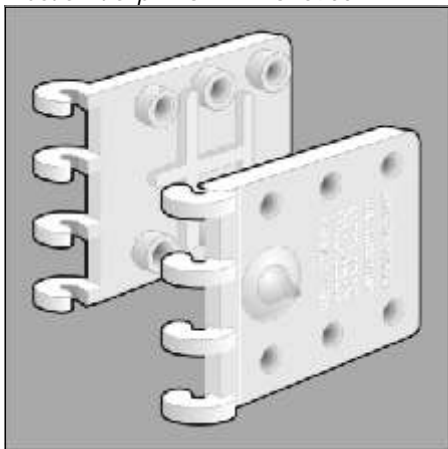

2364 Haines Rd., Unit 20-21 Mississauga, Ontario Canada

Plastic Lift Clip

Allows positioning of Lift Anchor System without on site welding.
Extra sturdy clip-on system allows adjustment to various cage dimensions.
Clip-on to vertical or horizontal wire

Application

Plastic lift clip and anchor system

Plastic lift clip MODEL NO. 5900

MODEL NO.	DESCRIPTION	ADJUSTABLE FROM CAGE	WIRE SIZE	STD. PACK
5900	Lift Clip	3/4" - 1 1/4" - 1 3/4"	.175" - .234"	750