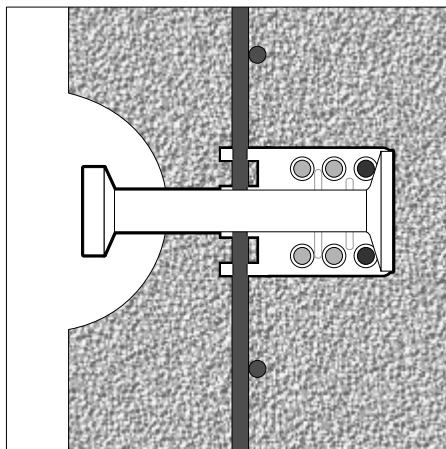

2364 Haines Rd., Unit 20-21 Mississauga, Ontario Canada

Plastic Lift Clip

Allows positioning of Lift Anchor System without on site welding.
Extra sturdy clip-on system allows adjustment to various cage dimensions.
Clip-on to vertical or horizontal wire

Application

Plastic lift clip and anchor system

Plastic lift clip MODEL NO. 5900

MODEL NO.	DESCRIPTION	ADJUSTABLE FROM CAGE	WIRE SIZE	STD. PACK
5900	Lift Clip	3/4" - 1 1/4" - 1 3/4"	.175" - .234"	750