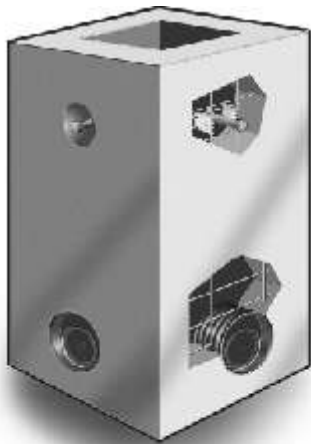

2364 Haines Rd., Unit 20-21 Mississauga, Ontario Canada

Plastic Lift Clip

Allows positioning of Lift Anchor System without on site welding.
Extra sturdy clip-on system allows adjustment to various cage dimensions.
Clip-on to vertical or horizontal wire

Application

Plastic lift clip and anchor system

Plastic lift clip MODEL NO. 5900

MODEL NO.	DESCRIPTION	ADJUSTABLE FROM CAGE	WIRE SIZE	STD. PACK
5900	Lift Clip	3/4" - 1 1/4" - 1 3/4"	.175" - .234"	750