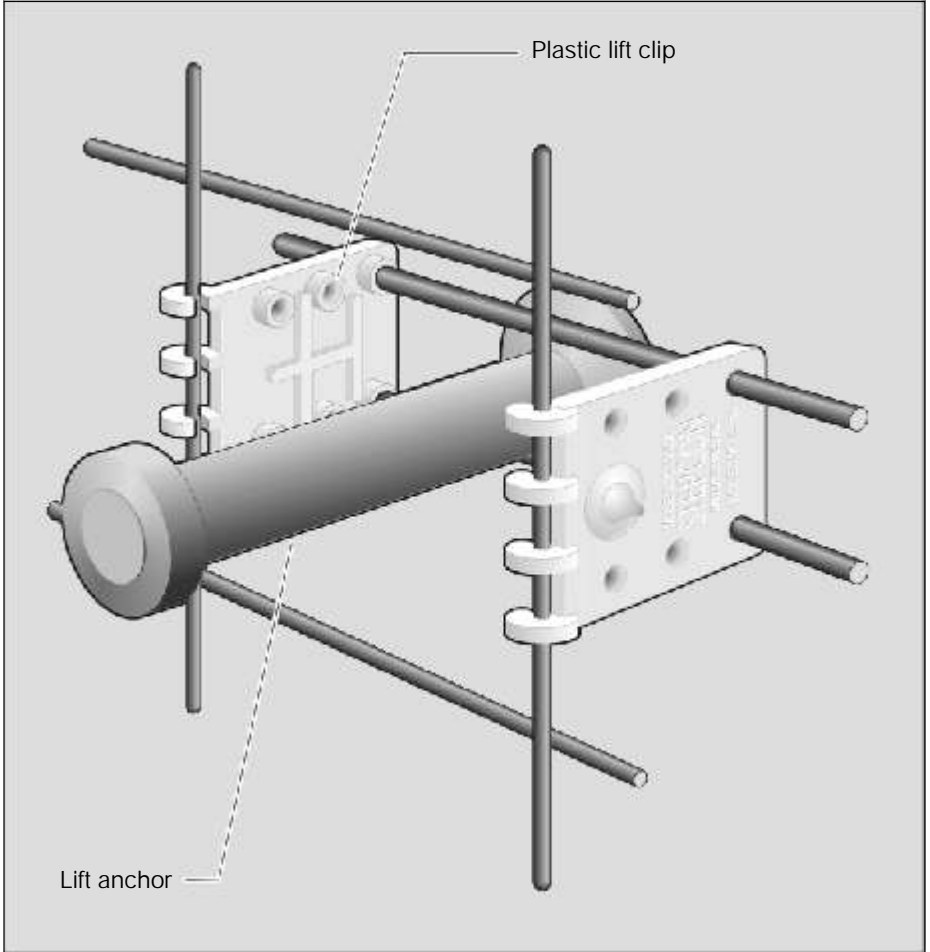

2364 Haines Rd., Unit 20-21 Mississauga, Ontario Canada

Plastic Lift Clip

Allows positioning of Lift Anchor System without on site welding.
Extra sturdy clip-on system allows adjustment to various cage dimensions.
Clip-on to vertical or horizontal wire

Application

Plastic lift clip and anchor system

Plastic lift clip MODEL NO. 5900

MODEL NO.	DESCRIPTION	ADJUSTABLE FROM CAGE	WIRE SIZE	STD. PACK
5900	Lift Clip	3/4" - 1 1/4" - 1 3/4"	.175" - .234"	750