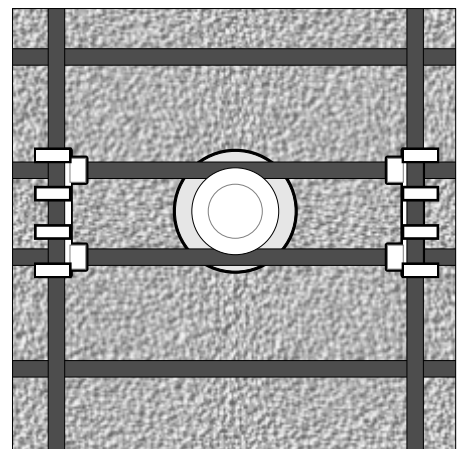

2364 Haines Rd., Unit 20-21 Mississauga, Ontario Canada

Plastic Lift Clip

Allows positioning of Lift Anchor System without on site welding.
Extra sturdy clip-on system allows adjustment to various cage dimensions.
Clip-on to vertical or horizontal wire

Application

Plastic lift clip and anchor system

Plastic lift clip MODEL NO. 5900

MODEL NO.	DESCRIPTION	ADJUSTABLE FROM CAGE	WIRE SIZE	STD. PACK
5900	Lift Clip	3/4" - 1 1/4" - 1 3/4"	.175" - .234"	750