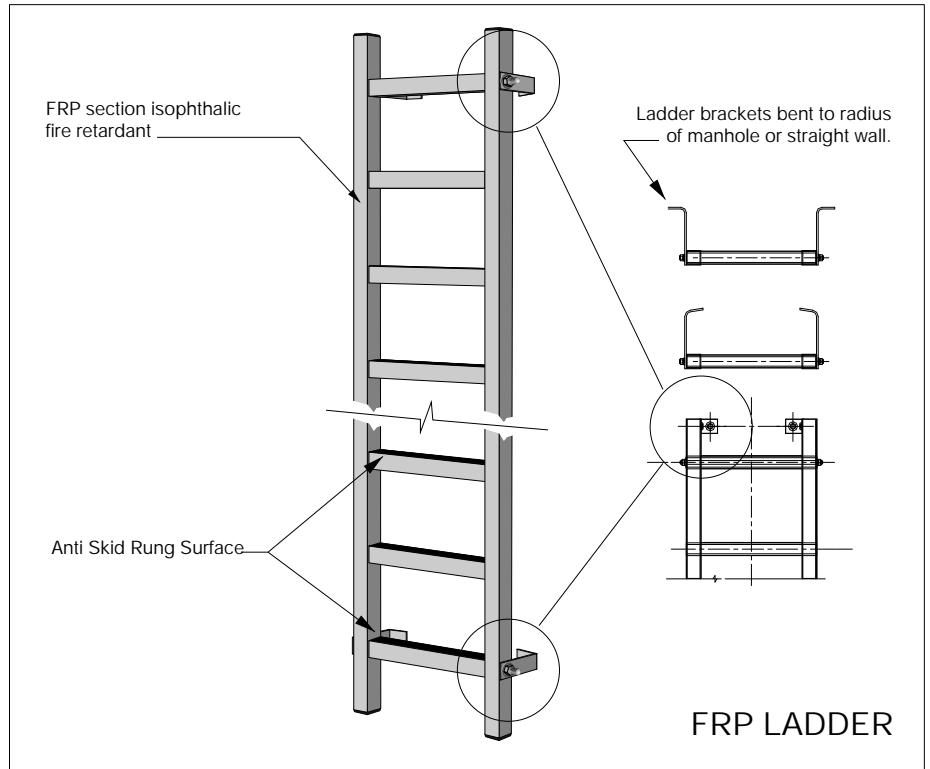

2364 Haines Rd., Unit 20-21 Mississauga, Ontario Canada

Bolt-on Ladders

Type 1002

FRP Construction with Anti Skid Rung Surface. High visible yellow bolt-on ladder with S.S. bracelets and fasteners. Ladder brackets bent to radius of manhole or straight wall.

Bolt-on Ladders Type 1002

Elevation

Section Through Splice Detail