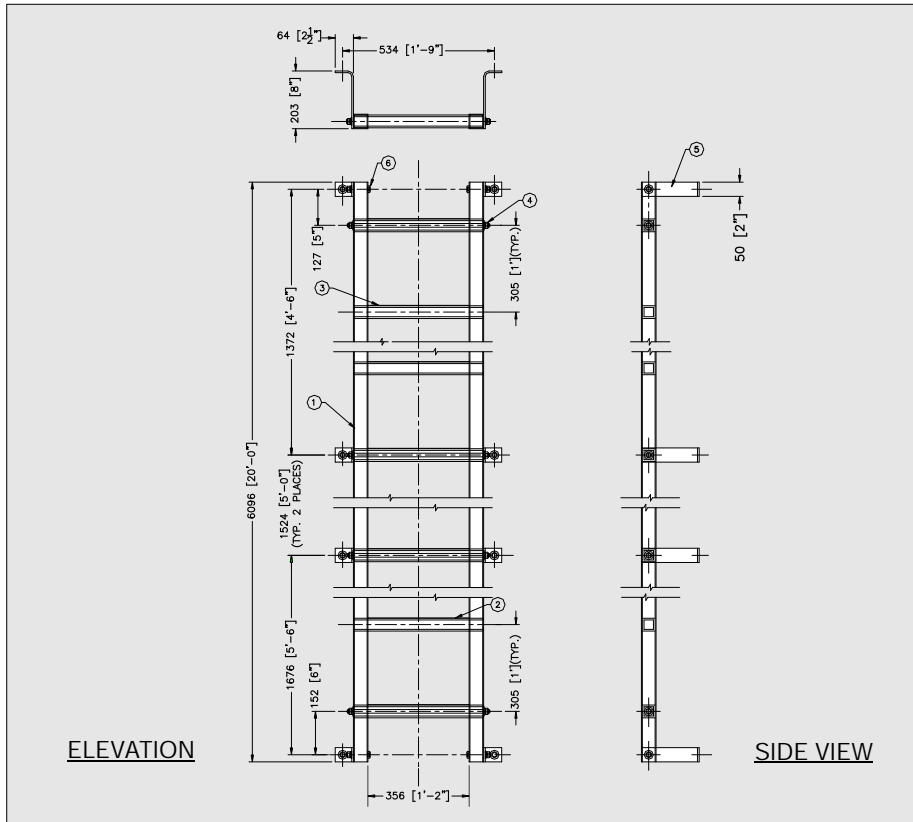

2364 Haines Rd., Unit 20-21 Mississauga, Ontario Canada

Bolt-on Ladders

Type 1002

FRP Construction with Anti Skid Rung Surface. High visible yellow bolt-on ladder with S.S. bracelets and fasteners. Ladder brackets bent to radius of manhole or straight wall.

Bolt-on Ladders Type 1002

Elevation

Section Through Splice Detail