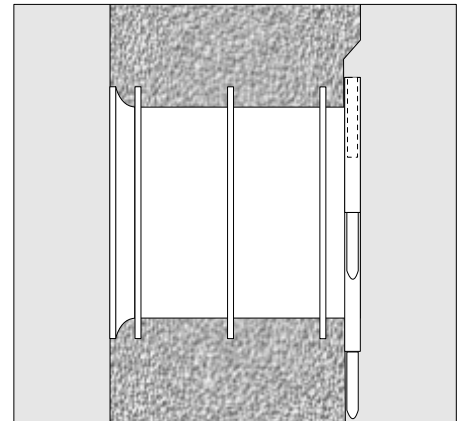

2364 Haines Rd., Unit 20-21 Mississauga, Ontario Canada

Duct Terminator

Stepcon Duct Terminators are made of high impact ABS plastic. These snap-fit buildable couplers can be configured in your required terminator patterns. Quick connection, time saving installation, of all types of standard duct.

Application

Duct Terminator

Duct Terminator

MODEL NO.	DESCRIPTION	CENTERS	WALL DEPTH	DUCT	STD. PACK
5600	ABS Snap-Fit Terminator	6 1/2"	6"	4"	500