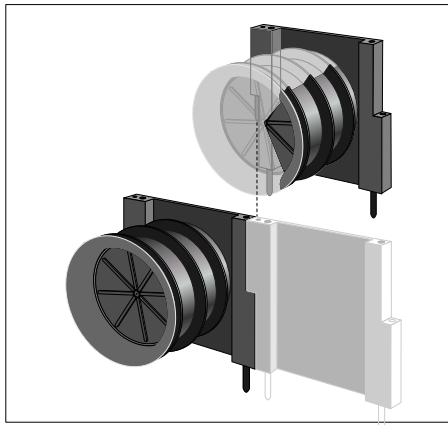

2364 Haines Rd., Unit 20-21 Mississauga, Ontario Canada

Duct Terminator

Stepcon Duct Terminators are made of high impact ABS plastic. These snap-fit buildable couplers can be configured in your required terminator patterns. Quick connection, time saving installation, of all types of standard duct.

Application

Duct Terminator

Duct Terminator

MODEL NO.	DESCRIPTION	CENTERS	WALL DEPTH	DUCT	STD. PACK
5600	ABS Snap-Fit Terminator	6 1/2"	6"	4"	500