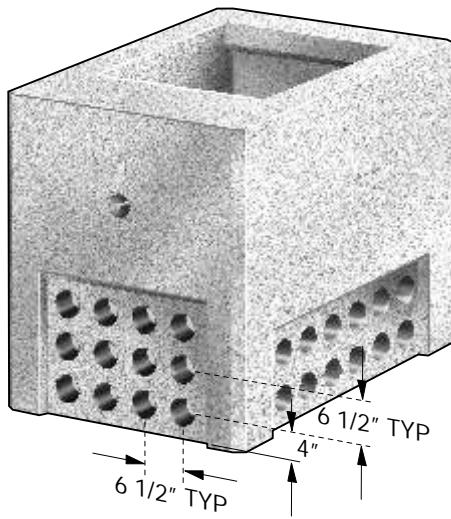

2364 Haines Rd., Unit 20-21 Mississauga, Ontario Canada

Duct Terminator

Stepcon Duct Terminators are made of high impact ABS plastic. These snap-fit buildable couplers can be configured in your required terminator patterns. Quick connection, time saving installation, of all types of standard duct.

Application

Duct Terminator

Duct Terminator

MODEL NO.	DESCRIPTION	CENTERS	WALL DEPTH	DUCT	STD. PACK
5600	ABS Snap-Fit Terminator	6 1/2"	6"	4"	500