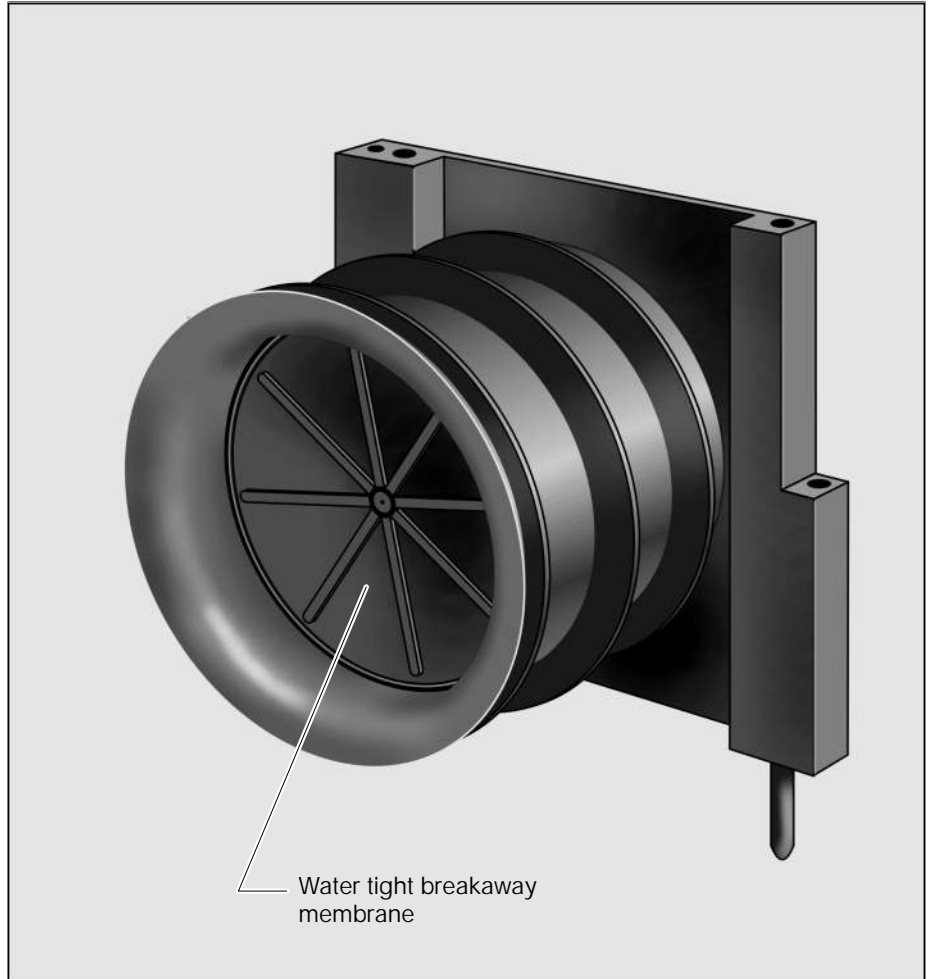

2364 Haines Rd., Unit 20-21 Mississauga, Ontario Canada

Duct Terminator

Stepcon Duct Terminators are made of high impact ABS plastic. These snap-fit buildable couplers can be configured in your required terminator patterns. Quick connection, time saving installation, of all types of standard duct.

Application

Duct Terminator

Duct Terminator

MODEL NO.	DESCRIPTION	CENTERS	WALL DEPTH	DUCT	STD. PACK
5600	ABS Snap-Fit Terminator	6 1/2"	6"	4"	500